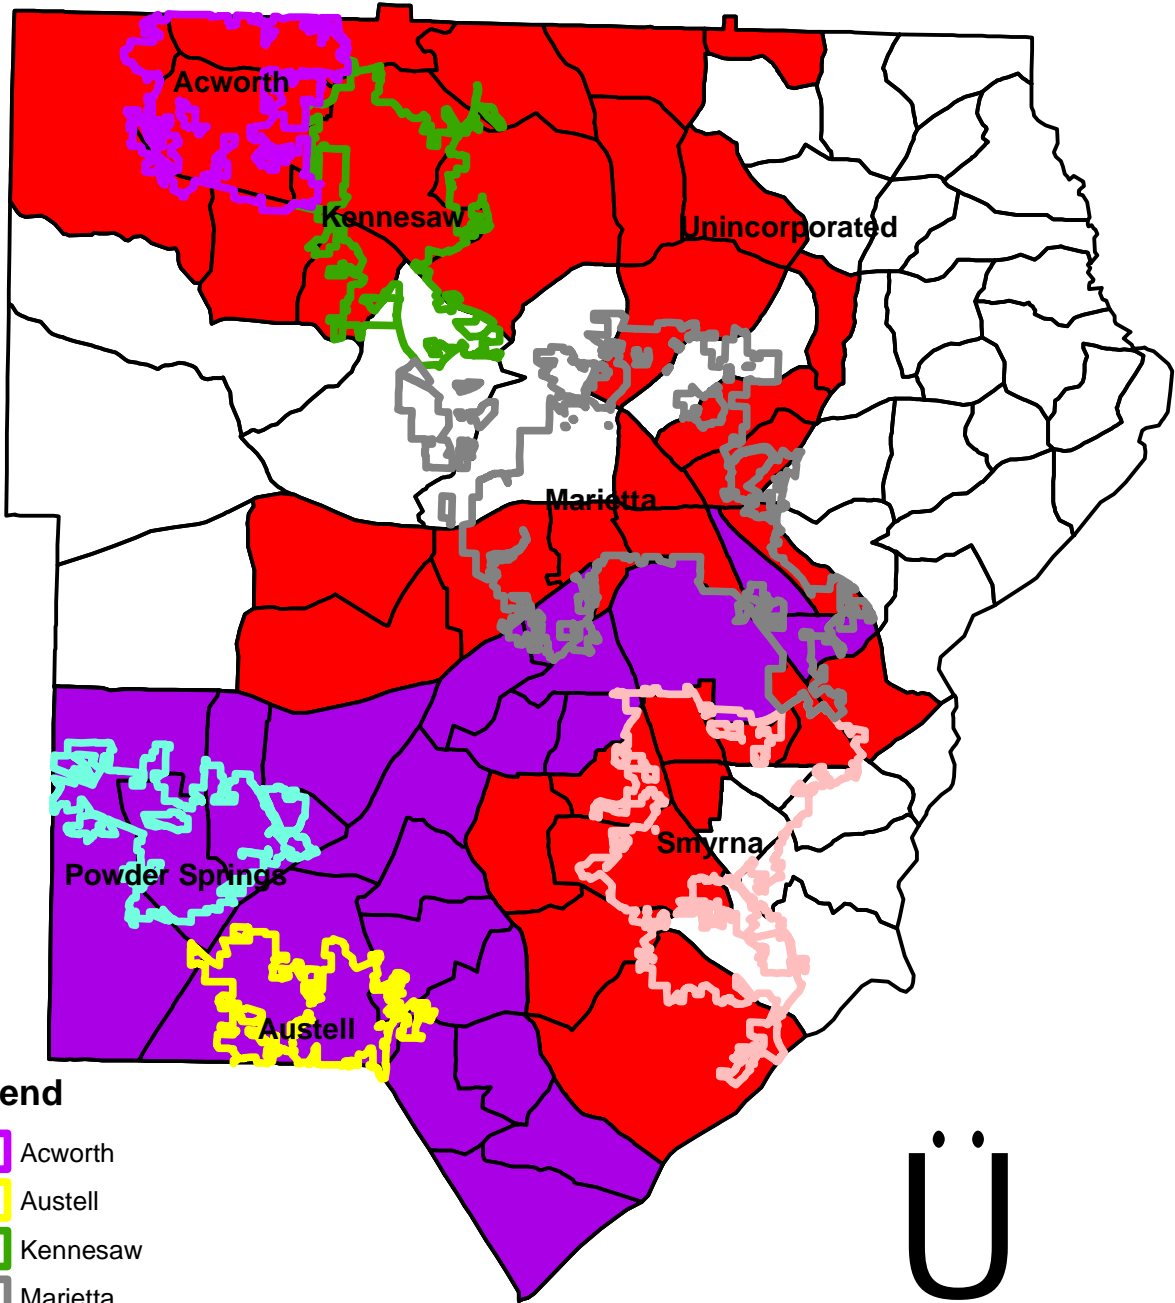

# Cobb County Foreclosures: Priority Areas

## Legend

-  Acworth
-  Austell
-  Kennesaw
-  Marietta
-  Powder Springs
-  Smyrna
-  Unincorporated
-  Cobb County Foreclosures: High Priority Areas rated 8 - 10
-  Cobb County Foreclosures: Priority Areas rated 5-7
-  Cobb County Census Tracts

Data obtained from GA120\_LM on [www.huduser.org](http://www.huduser.org)